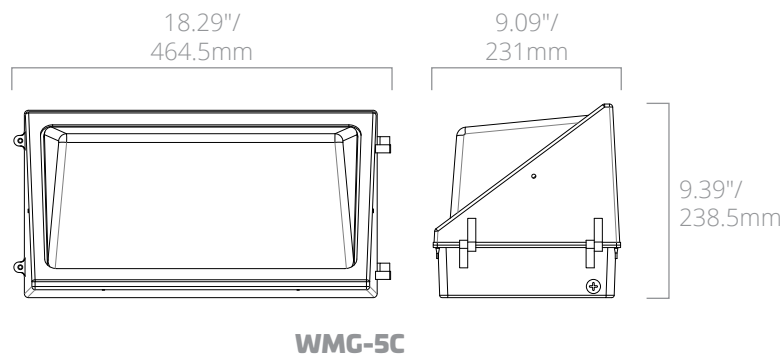

ORDERING INFORMATION

EXAMPLE: WMG-1C-40K-U

| Model | Package | CCT | Voltage |
|--------------------------|---|--|--|
| WMG : LED Wallpack Glass | 1C - 30W; 3,200 lm 2C - 40W; 4,600 lm / 50W; 5,800 lm 3C - 60W; 7,000 lm 4C - 80W; 9,800 lm 5C - 120W; 13,000 lm | 40K - 4000K 50K - 5000K | U - 120-277V V - 347-480V |

DIMENSIONS

ACCESSORIES

| Order Code | Item # | Description |
|------------|------------|---|
| 09966 | PC1-4036-U | Photocell, Flush Mount, 120-277V |
| 09967 | PC1-4136-U | Photocell, Stem Mount, Side Lens, 120-277V |
| 09968 | PC1-4236-U | Photocell, Stem Swivel Mount, Side Lens, 120-277V |
| 09969 | PC1-4736-U | Photocell, Stem Swivel Mount, Top Lens, 120-277V |