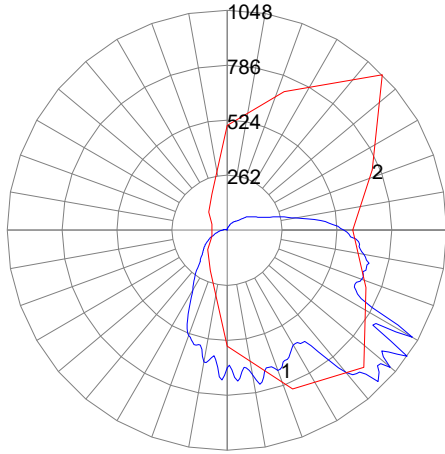

PHOTOMETRICS

WMG-1C