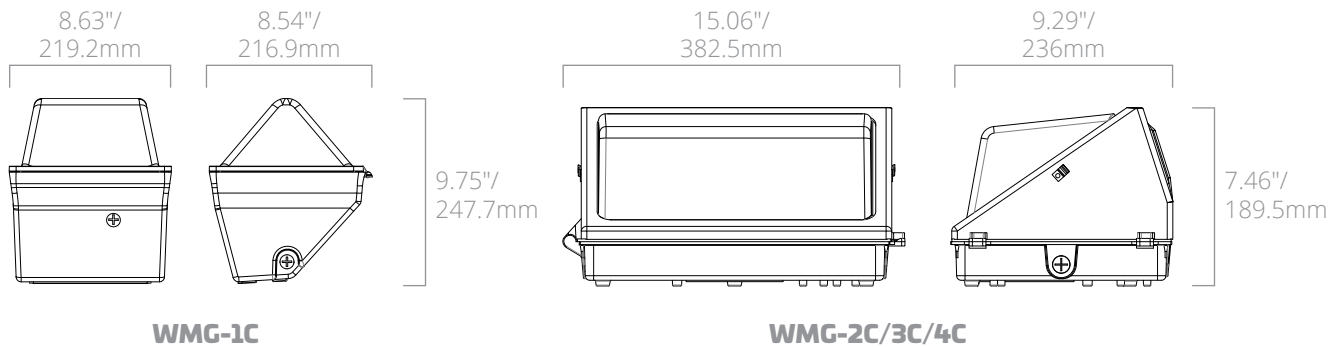

PERFORMANCE SUMMARY

Order Code	Item #	Watts	Lumens	CCT	CRI	Volts	Dimming	DLC
09802	WMG-1C-40K-U	30W	3,200	4000K	70+	120-277V	N/A	✓
09574	WMG-1C-50K-U	30W	3,200	5000K	70+	120-277V	N/A	✓
09803	WMG-2C-40K-U	50W	5,800	4000K	70+	120-277V	N/A	✓
09807	WMG-2C-40K-V	40W	4,600	4000K	70+	347-480V	N/A	✓
09575	WMG-2C-50K-U	50W	5,800	5000K	70+	120-277V	N/A	✓
09596	WMG-2C-50K-V	40W	4,600	5000K	70+	347-480V	N/A	✓
09804	WMG-3C-40K-U	60W	7,000	4000K	70+	120-277V	0-10V	✓
09576	WMG-3C-50K-U	60W	7,000	5000K	70+	120-277V	0-10V	✓
09805	WMG-4C-40K-U	80W	9,800	4000K	70+	120-277V	0-10V	✓
09577	WMG-4C-50K-U	80W	9,800	5000K	70+	120-277V	0-10V	✓
09808	WMG-4C-40K-V	80W	9,800	4000K	70+	347-480V	0-10V	✓
09809	WMG-4C-50K-V	80W	9,800	5000K	70+	347-480V	0-10V	✓
09806	WMG-5C-40K-U	120W	13,000	4000K	70+	120-277V	0-10V	✓
09578	WMG-5C-50K-U	120W	13,000	5000K	70+	120-277V	0-10V	✓

DIMENSIONS

ACCESSORIES

Order Code	Item #	Description
09966	PC1-4036-U	Photocell, Flush Mount, 120-277V
09967	PC1-4136-U	Photocell, Stem Mount, Side Lens, 120-277V
09968	PC1-4236-U	Photocell, Stem Swivel Mount, Side Lens, 120-277V
09969	PC1-4736-U	Photocell, Stem Swivel Mount, Top Lens, 120-277V