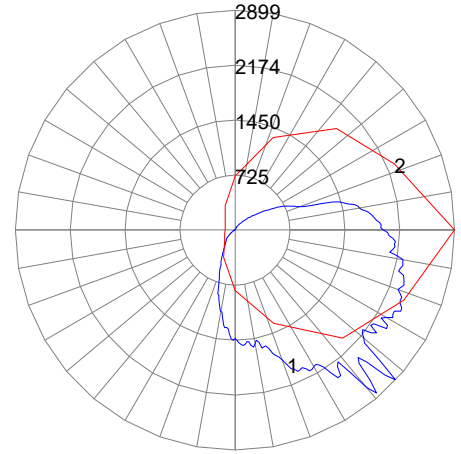

ORDERING INFORMATION

EXAMPLE: WMG-1C-40K-U

| Model | Package | CCT | Voltage |
|--------------------------|---|--|--|
| WMG : LED Wallpack Glass | 1C - 30W; 3,200 lm 2C - 40W; 4,600 lm / 50W; 5,800 lm 3C - 60W; 7,000 lm 4C - 80W; 9,800 lm 5C - 120W; 13,000 lm | 40K - 4000K 50K - 5000K | U - 120-277V V - 347-480V |

PERFORMANCE SUMMARY

| Order Code | Item # | Watts | Lumens | CCT | CRI | Volts | Dimming | DLC |
|------------|--------------|-------|--------|-------|-----|----------|---------|-----|
| 09802 | WMG-1C-40K-U | 30W | 3,200 | 4000K | 70+ | 120-277V | N/A | ✓ |
| 09574 | WMG-1C-50K-U | 30W | 3,200 | 5000K | 70+ | 120-277V | N/A | ✓ |
| 09803 | WMG-2C-40K-U | 50W | 5,800 | 4000K | 70+ | 120-277V | N/A | ✓ |
| 09807 | WMG-2C-40K-V | 40W | 4,600 | 4000K | 70+ | 347-480V | N/A | ✓ |
| 09575 | WMG-2C-50K-U | 50W | 5,800 | 5000K | 70+ | 120-277V | N/A | ✓ |
| 09596 | WMG-2C-50K-V | 40W | 4,600 | 5000K | 70+ | 347-480V | N/A | ✓ |
| 09804 | WMG-3C-40K-U | 60W | 7,000 | 4000K | 70+ | 120-277V | 0-10V | ✓ |
| 09576 | WMG-3C-50K-U | 60W | 7,000 | 5000K | 70+ | 120-277V | 0-10V | ✓ |
| 09805 | WMG-4C-40K-U | 80W | 9,800 | 4000K | 70+ | 120-277V | 0-10V | ✓ |
| 09577 | WMG-4C-50K-U | 80W | 9,800 | 5000K | 70+ | 120-277V | 0-10V | ✓ |
| 09808 | WMG-4C-40K-V | 80W | 9,800 | 4000K | 70+ | 347-480V | 0-10V | ✓ |
| 09809 | WMG-4C-50K-V | 80W | 9,800 | 5000K | 70+ | 347-480V | 0-10V | ✓ |
| 09806 | WMG-5C-40K-U | 120W | 13,000 | 4000K | 70+ | 120-277V | 0-10V | ✓ |
| 09578 | WMG-5C-50K-U | 120W | 13,000 | 5000K | 70+ | 120-277V | 0-10V | ✓ |

DIMENSIONS

ACCESSORIES

| Order Code | Item # | Description |
|------------|------------|---|
| 09966 | PC1-4036-U | Photocell, Flush Mount, 120-277V |
| 09967 | PC1-4136-U | Photocell, Stem Mount, Side Lens, 120-277V |
| 09968 | PC1-4236-U | Photocell, Stem Swivel Mount, Side Lens, 120-277V |
| 09969 | PC1-4736-U | Photocell, Stem Swivel Mount, Top Lens, 120-277V |

PHOTOMETRICS

WMG-1C

WMG-2C

WMG-3C

WMG-4C

WMG-5C