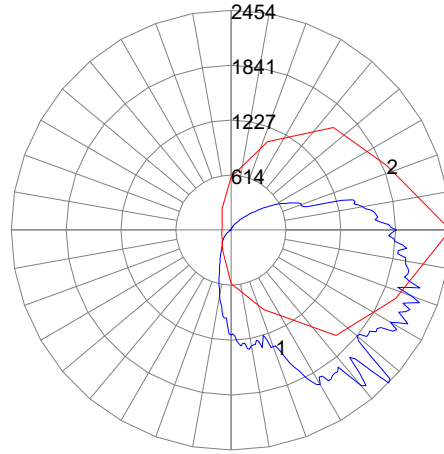

ORDERING INFORMATION

EXAMPLE: WMG-1C-40K-U

| Model | Package | CCT | Voltage |
|--------------------------|---|--|--|
| WMG : LED Wallpack Glass | 1C - 30W; 3,200 lm 2C - 40W; 4,600 lm / 50W; 5,800 lm 3C - 60W; 7,000 lm 4C - 80W; 9,800 lm 5C - 120W; 13,000 lm | 40K - 4000K 50K - 5000K | U - 120-277V V - 347-480V |

PERFORMANCE SUMMARY

| Order Code | Item # | Watts | Lumens | CCT | CRI | Volts | Dimming | DLC |
|------------|--------------|-------|--------|-------|-----|----------|---------|-----|
| 09802 | WMG-1C-40K-U | 30W | 3,200 | 4000K | 70+ | 120-277V | N/A | ✓ |
| 09574 | WMG-1C-50K-U | 30W | 3,200 | 5000K | 70+ | 120-277V | N/A | ✓ |
| 09803 | WMG-2C-40K-U | 50W | 5,800 | 4000K | 70+ | 120-277V | N/A | ✓ |
| 09807 | WMG-2C-40K-V | 40W | 4,600 | 4000K | 70+ | 347-480V | N/A | ✓ |
| 09575 | WMG-2C-50K-U | 50W | 5,800 | 5000K | 70+ | 120-277V | N/A | ✓ |
| 09596 | WMG-2C-50K-V | 40W | 4,600 | 5000K | 70+ | 347-480V | N/A | ✓ |
| 09804 | WMG-3C-40K-U | 60W | 7,000 | 4000K | 70+ | 120-277V | 0-10V | ✓ |
| 09576 | WMG-3C-50K-U | 60W | 7,000 | 5000K | 70+ | 120-277V | 0-10V | ✓ |
| 09805 | WMG-4C-40K-U | 80W | 9,800 | 4000K | 70+ | 120-277V | 0-10V | ✓ |
| 09577 | WMG-4C-50K-U | 80W | 9,800 | 5000K | 70+ | 120-277V | 0-10V | ✓ |
| 09808 | WMG-4C-40K-V | 80W | 9,800 | 4000K | 70+ | 347-480V | 0-10V | ✓ |
| 09809 | WMG-4C-50K-V | 80W | 9,800 | 5000K | 70+ | 347-480V | 0-10V | ✓ |
| 09806 | WMG-5C-40K-U | 120W | 13,000 | 4000K | 70+ | 120-277V | 0-10V | ✓ |
| 09578 | WMG-5C-50K-U | 120W | 13,000 | 5000K | 70+ | 120-277V | 0-10V | ✓ |

DIMENSIONS

ACCESSORIES

| Order Code | Item # | Description |
|------------|------------|---|
| 09966 | PC1-4036-U | Photocell, Flush Mount, 120-277V |
| 09967 | PC1-4136-U | Photocell, Stem Mount, Side Lens, 120-277V |
| 09968 | PC1-4236-U | Photocell, Stem Swivel Mount, Side Lens, 120-277V |
| 09969 | PC1-4736-U | Photocell, Stem Swivel Mount, Top Lens, 120-277V |

PHOTOMETRICS

WMG-1C

WMG-2C

WMG-3C

WMG-4C

WMG-5C