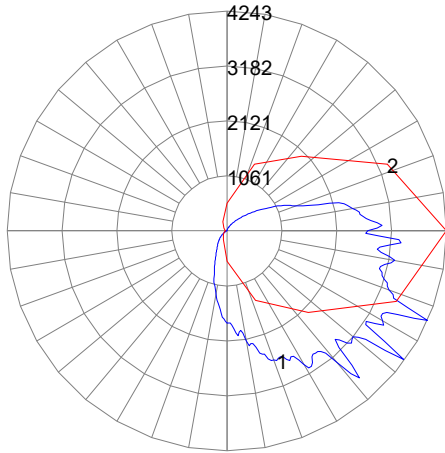

PERFORMANCE SUMMARY

| Order Code | Item # | Watts | Lumens | CCT | CRI | Volts | Dimming | DLC |
|------------|--------------|-------|--------|-------|-----|----------|---------|-----|
| 09802 | WMG-1C-40K-U | 30W | 3,200 | 4000K | 70+ | 120-277V | N/A | ✓ |
| 09574 | WMG-1C-50K-U | 30W | 3,200 | 5000K | 70+ | 120-277V | N/A | ✓ |
| 09803 | WMG-2C-40K-U | 50W | 5,800 | 4000K | 70+ | 120-277V | N/A | ✓ |
| 09807 | WMG-2C-40K-V | 40W | 4,600 | 4000K | 70+ | 347-480V | N/A | ✓ |
| 09575 | WMG-2C-50K-U | 50W | 5,800 | 5000K | 70+ | 120-277V | N/A | ✓ |
| 09596 | WMG-2C-50K-V | 40W | 4,600 | 5000K | 70+ | 347-480V | N/A | ✓ |
| 09804 | WMG-3C-40K-U | 60W | 7,000 | 4000K | 70+ | 120-277V | 0-10V | ✓ |
| 09576 | WMG-3C-50K-U | 60W | 7,000 | 5000K | 70+ | 120-277V | 0-10V | ✓ |
| 09805 | WMG-4C-40K-U | 80W | 9,800 | 4000K | 70+ | 120-277V | 0-10V | ✓ |
| 09577 | WMG-4C-50K-U | 80W | 9,800 | 5000K | 70+ | 120-277V | 0-10V | ✓ |
| 09808 | WMG-4C-40K-V | 80W | 9,800 | 4000K | 70+ | 347-480V | 0-10V | ✓ |
| 09809 | WMG-4C-50K-V | 80W | 9,800 | 5000K | 70+ | 347-480V | 0-10V | ✓ |
| 09806 | WMG-5C-40K-U | 120W | 13,000 | 4000K | 70+ | 120-277V | 0-10V | ✓ |
| 09578 | WMG-5C-50K-U | 120W | 13,000 | 5000K | 70+ | 120-277V | 0-10V | ✓ |

PHOTOMETRICS

WMG-1C

WMG-2C

WMG-3C

WMG-4C

WMG-5C