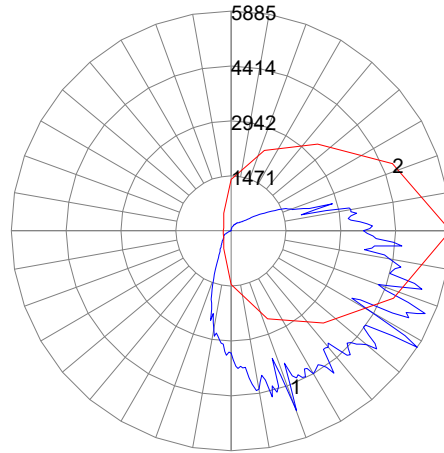

PERFORMANCE SUMMARY

| Order Code | Item # | Watts | Lumens | CCT | CRI | Volts | Dimming | DLC |
|------------|--------------|-------|--------|-------|-----|----------|---------|-----|
| 09802 | WMG-1C-40K-U | 30W | 3,200 | 4000K | 70+ | 120-277V | N/A | ✓ |
| 09574 | WMG-1C-50K-U | 30W | 3,200 | 5000K | 70+ | 120-277V | N/A | ✓ |
| 09803 | WMG-2C-40K-U | 50W | 5,800 | 4000K | 70+ | 120-277V | N/A | ✓ |
| 09807 | WMG-2C-40K-V | 40W | 4,600 | 4000K | 70+ | 347-480V | N/A | ✓ |
| 09575 | WMG-2C-50K-U | 50W | 5,800 | 5000K | 70+ | 120-277V | N/A | ✓ |
| 09596 | WMG-2C-50K-V | 40W | 4,600 | 5000K | 70+ | 347-480V | N/A | ✓ |
| 09804 | WMG-3C-40K-U | 60W | 7,000 | 4000K | 70+ | 120-277V | 0-10V | ✓ |
| 09576 | WMG-3C-50K-U | 60W | 7,000 | 5000K | 70+ | 120-277V | 0-10V | ✓ |
| 09805 | WMG-4C-40K-U | 80W | 9,800 | 4000K | 70+ | 120-277V | 0-10V | ✓ |
| 09577 | WMG-4C-50K-U | 80W | 9,800 | 5000K | 70+ | 120-277V | 0-10V | ✓ |
| 09808 | WMG-4C-40K-V | 80W | 9,800 | 4000K | 70+ | 347-480V | 0-10V | ✓ |
| 09809 | WMG-4C-50K-V | 80W | 9,800 | 5000K | 70+ | 347-480V | 0-10V | ✓ |
| 09806 | WMG-5C-40K-U | 120W | 13,000 | 4000K | 70+ | 120-277V | 0-10V | ✓ |
| 09578 | WMG-5C-50K-U | 120W | 13,000 | 5000K | 70+ | 120-277V | 0-10V | ✓ |

PHOTOMETRICS

WMG-1C

WMG-2C

WMG-3C

WMG-4C

WMG-5C